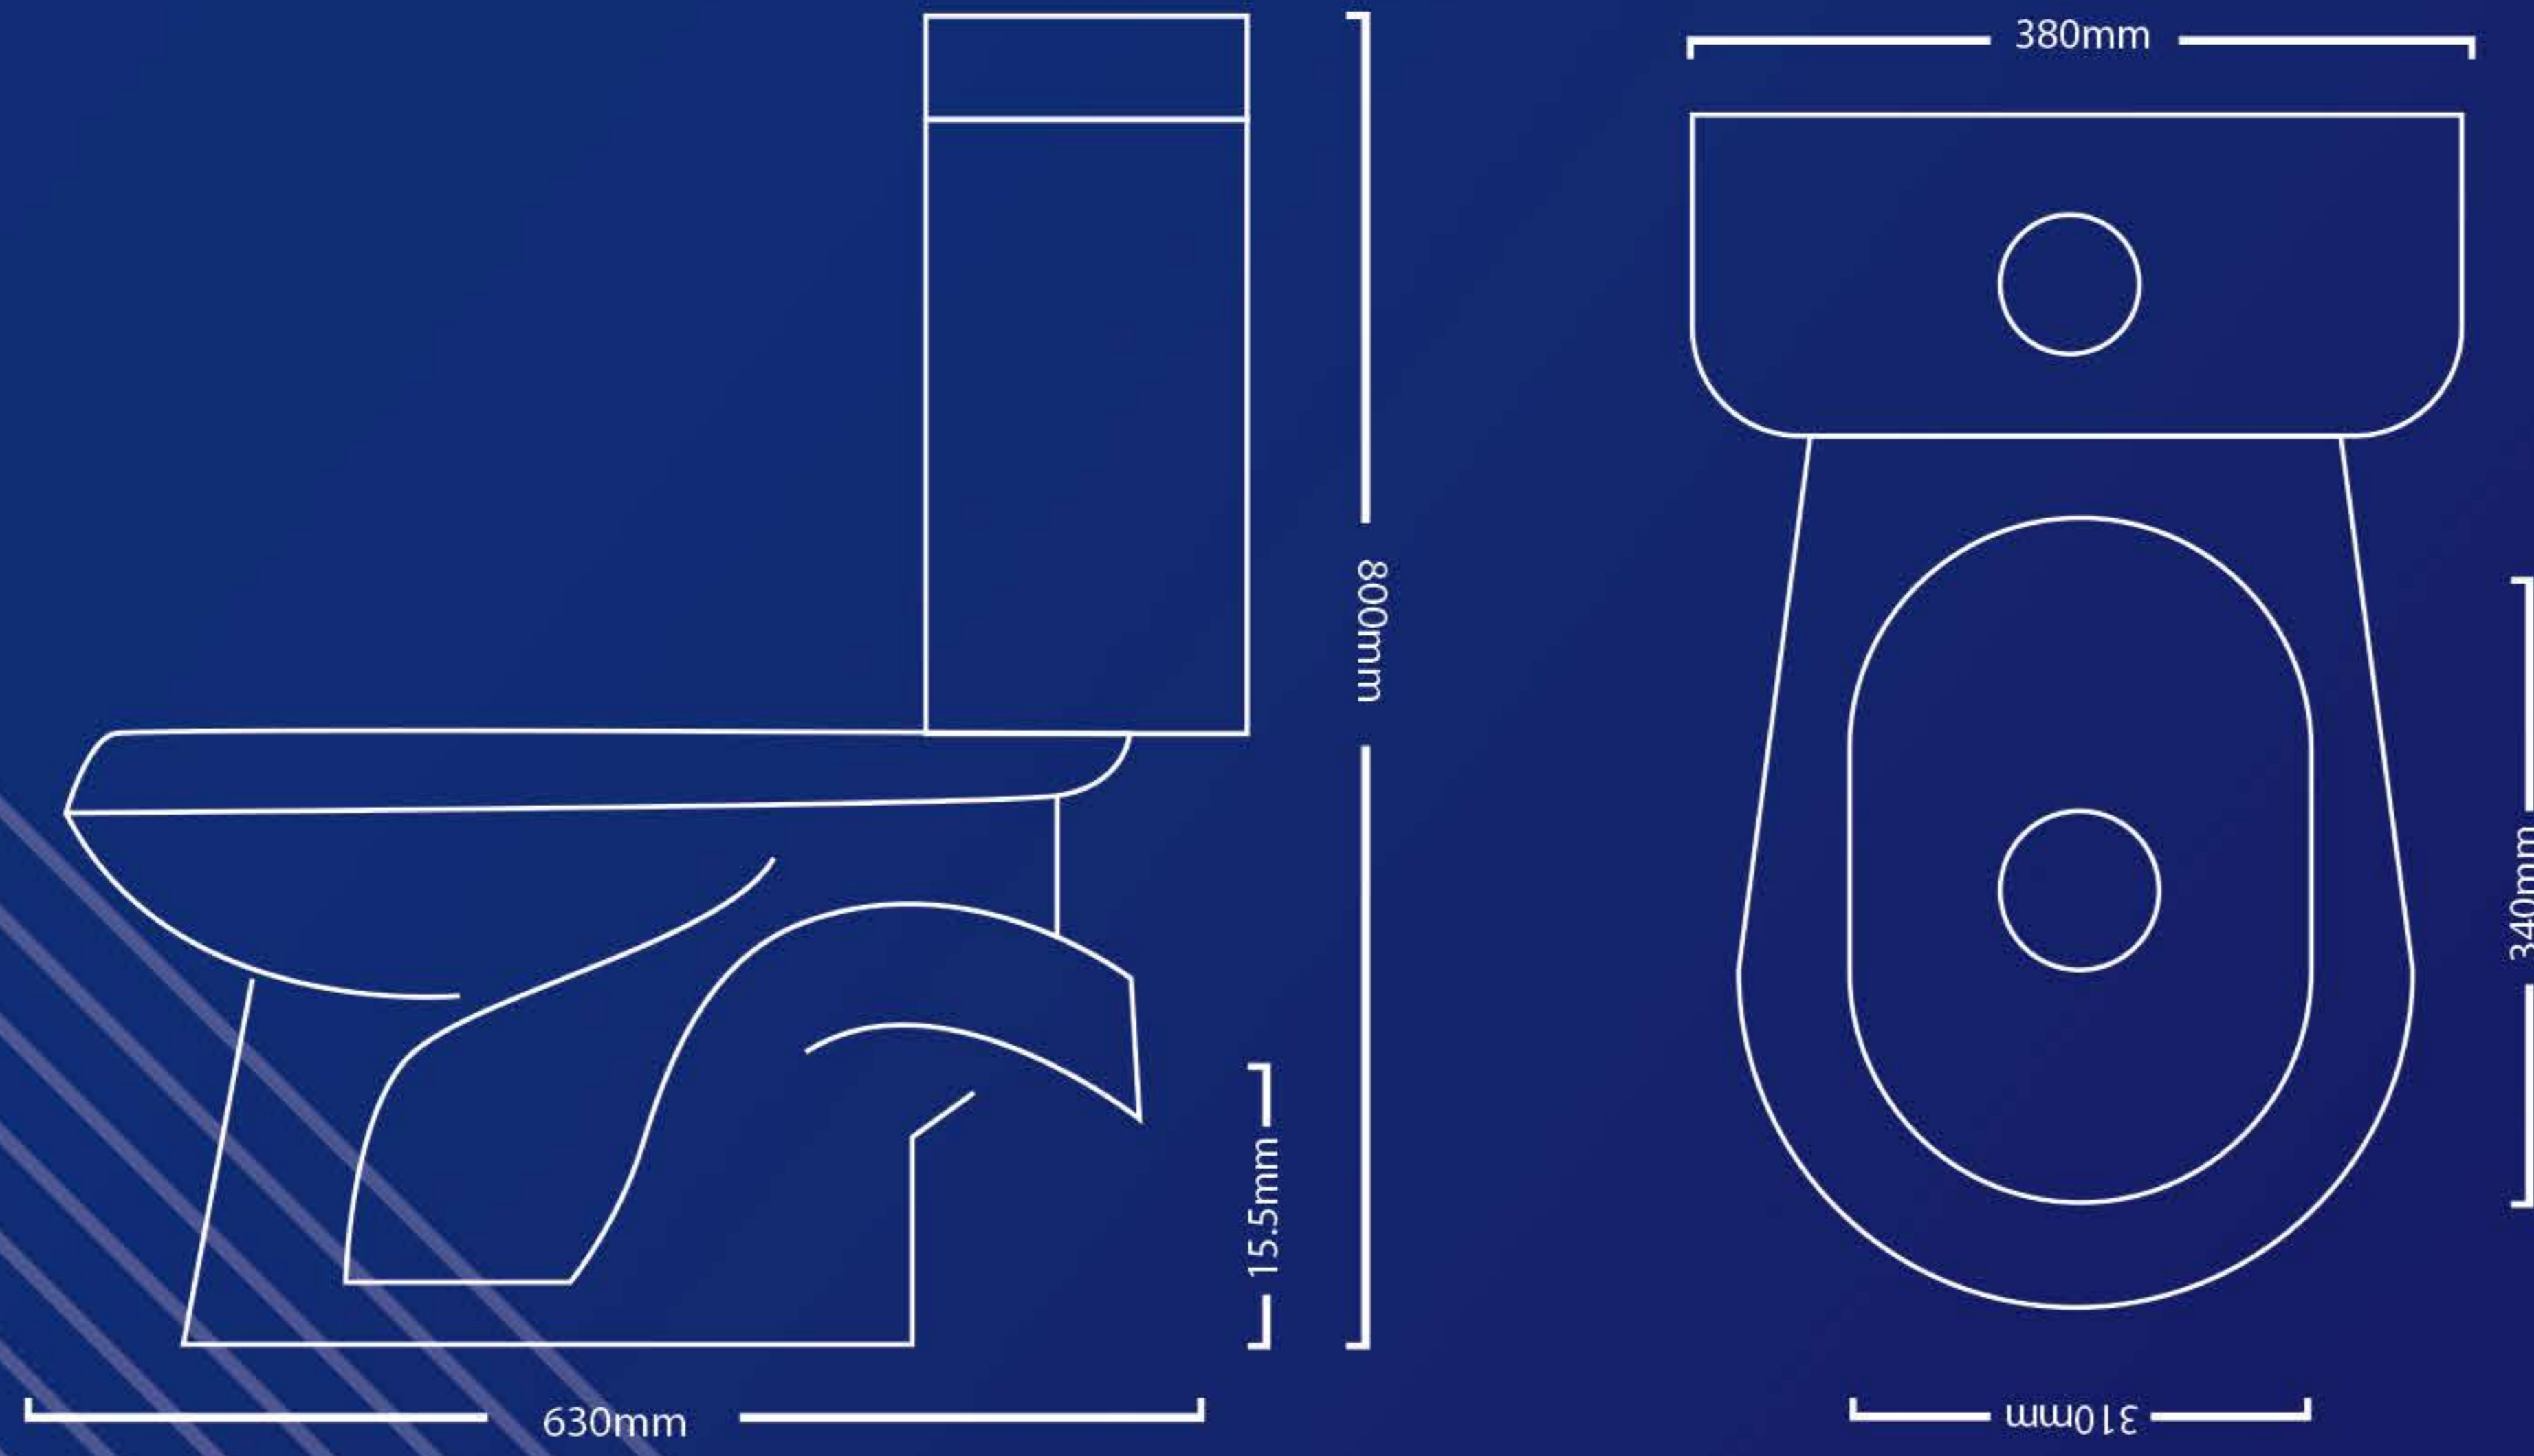

BOYKA

BOYKA

Wash down two piece toilet

p-trap

Size	L	W	H	AX
63	630	380	800	15.5

توالٹ فرنگی
مدل بویکا

ALBA

ALBA

Wash down one wall hung toilet | p-trap

Size	L	W	H
50	500	400	340

Installation Ax :230
Input-Output Ax :135

والهنگ
آلبا

محمولات
Sahar products

Squat pan | توالت
TOILET | زمينى

MATRA

Toilets | Bidets | Lavatories | Bathtubs | fittings | Showers
Accessories | Public Products | Washlets | Universal Designs