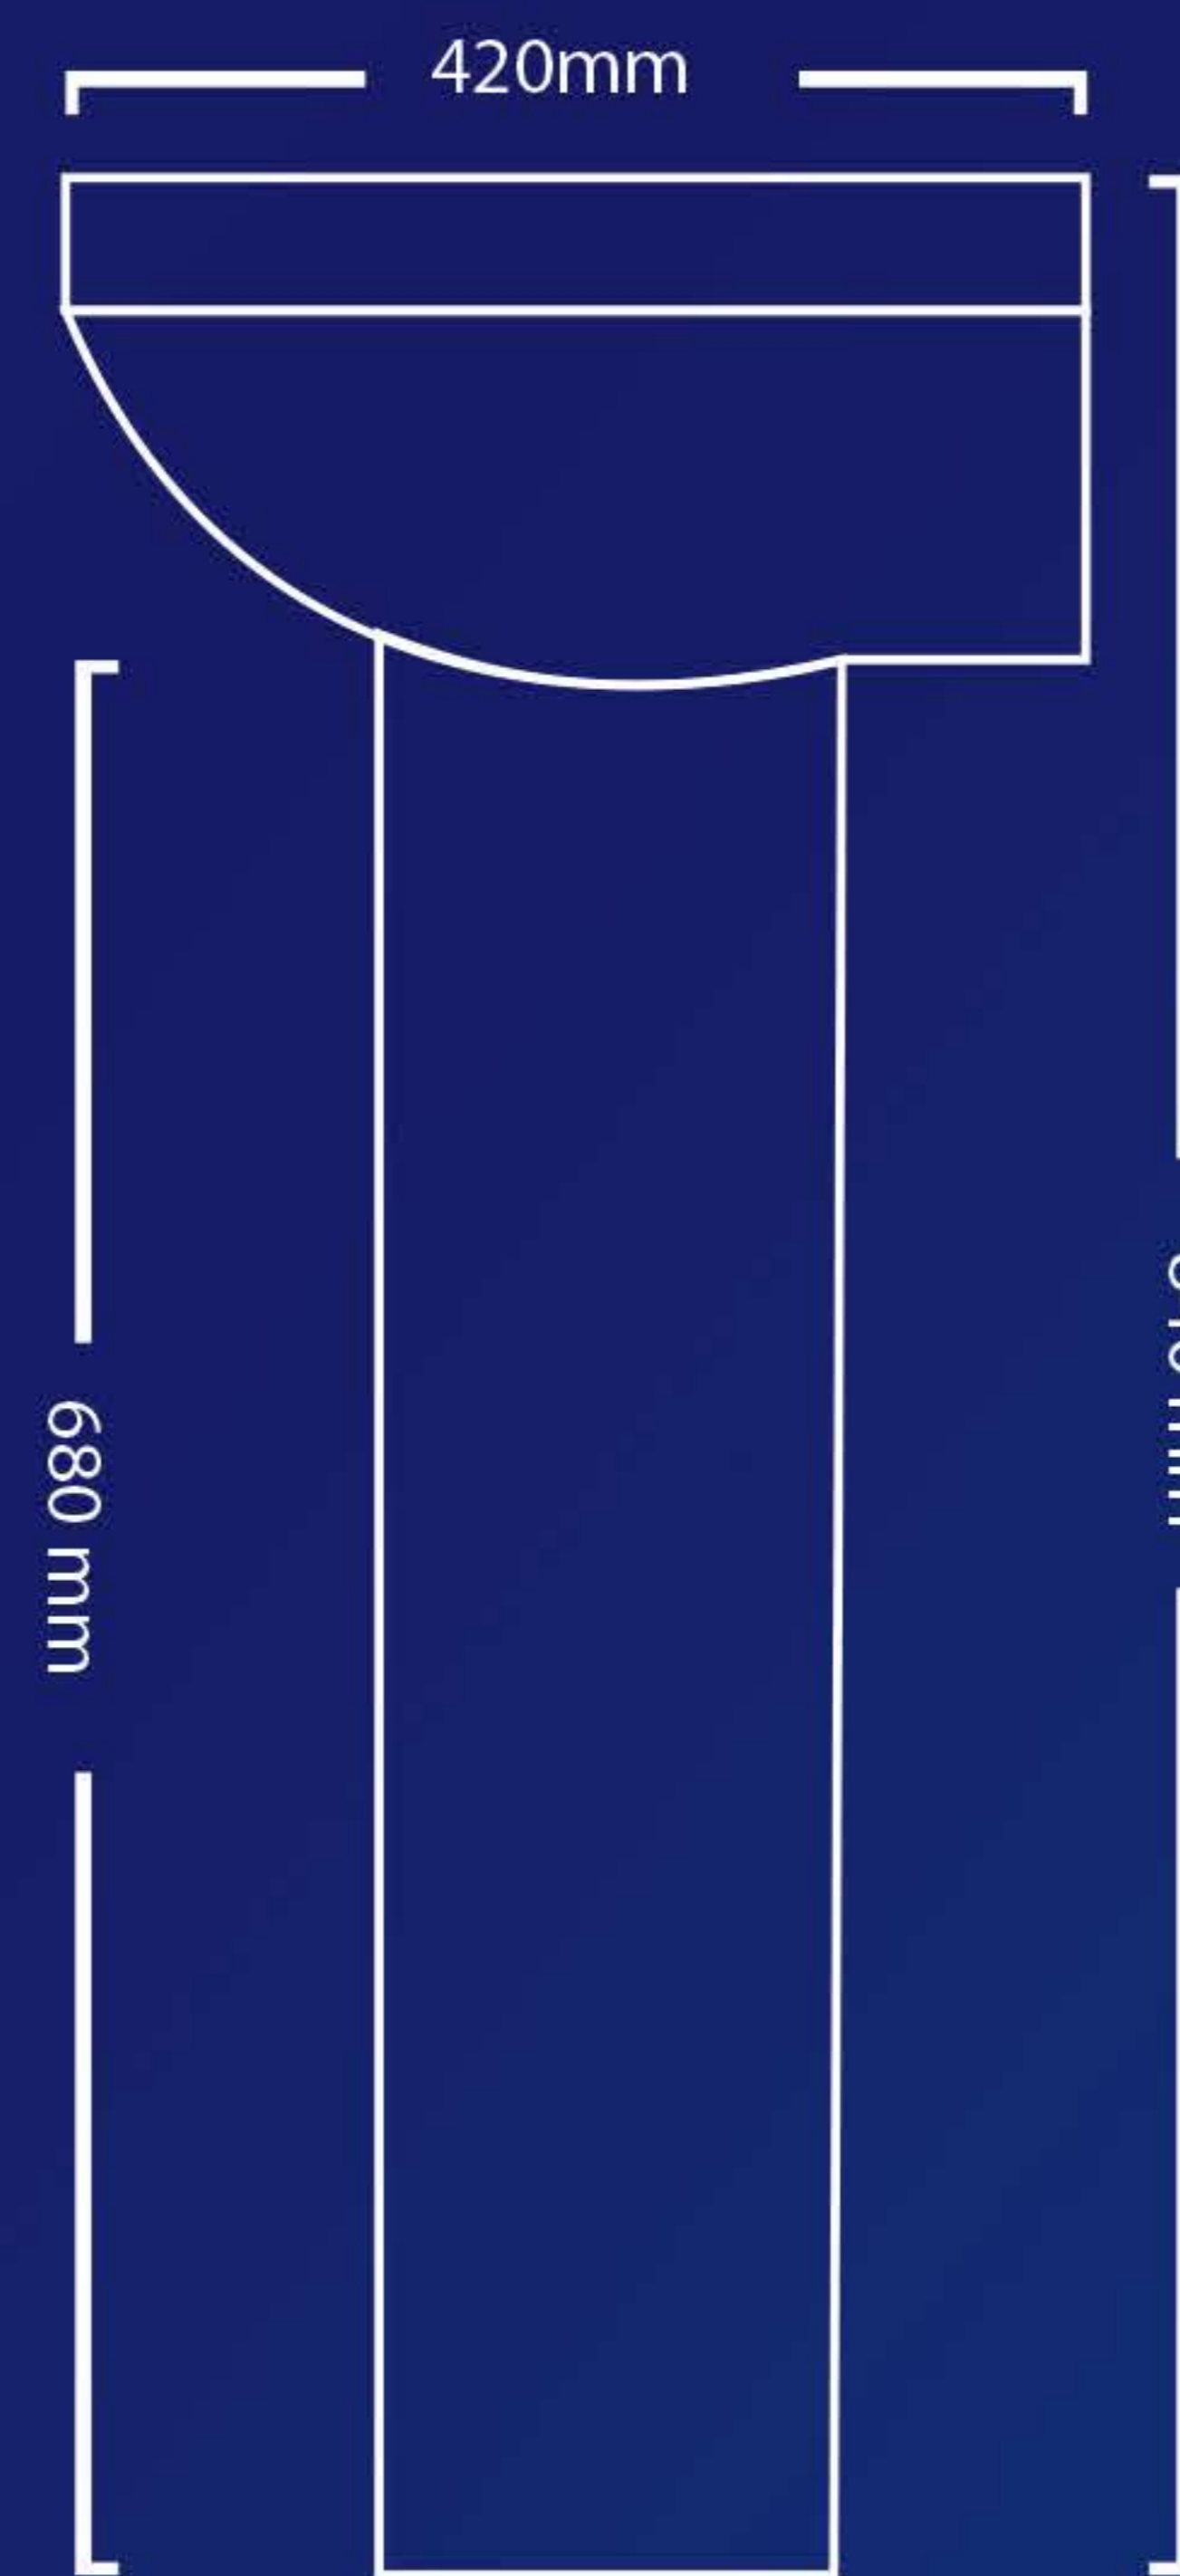

KENZO

Size: 50 | Wash Basin
روشویی کنزو