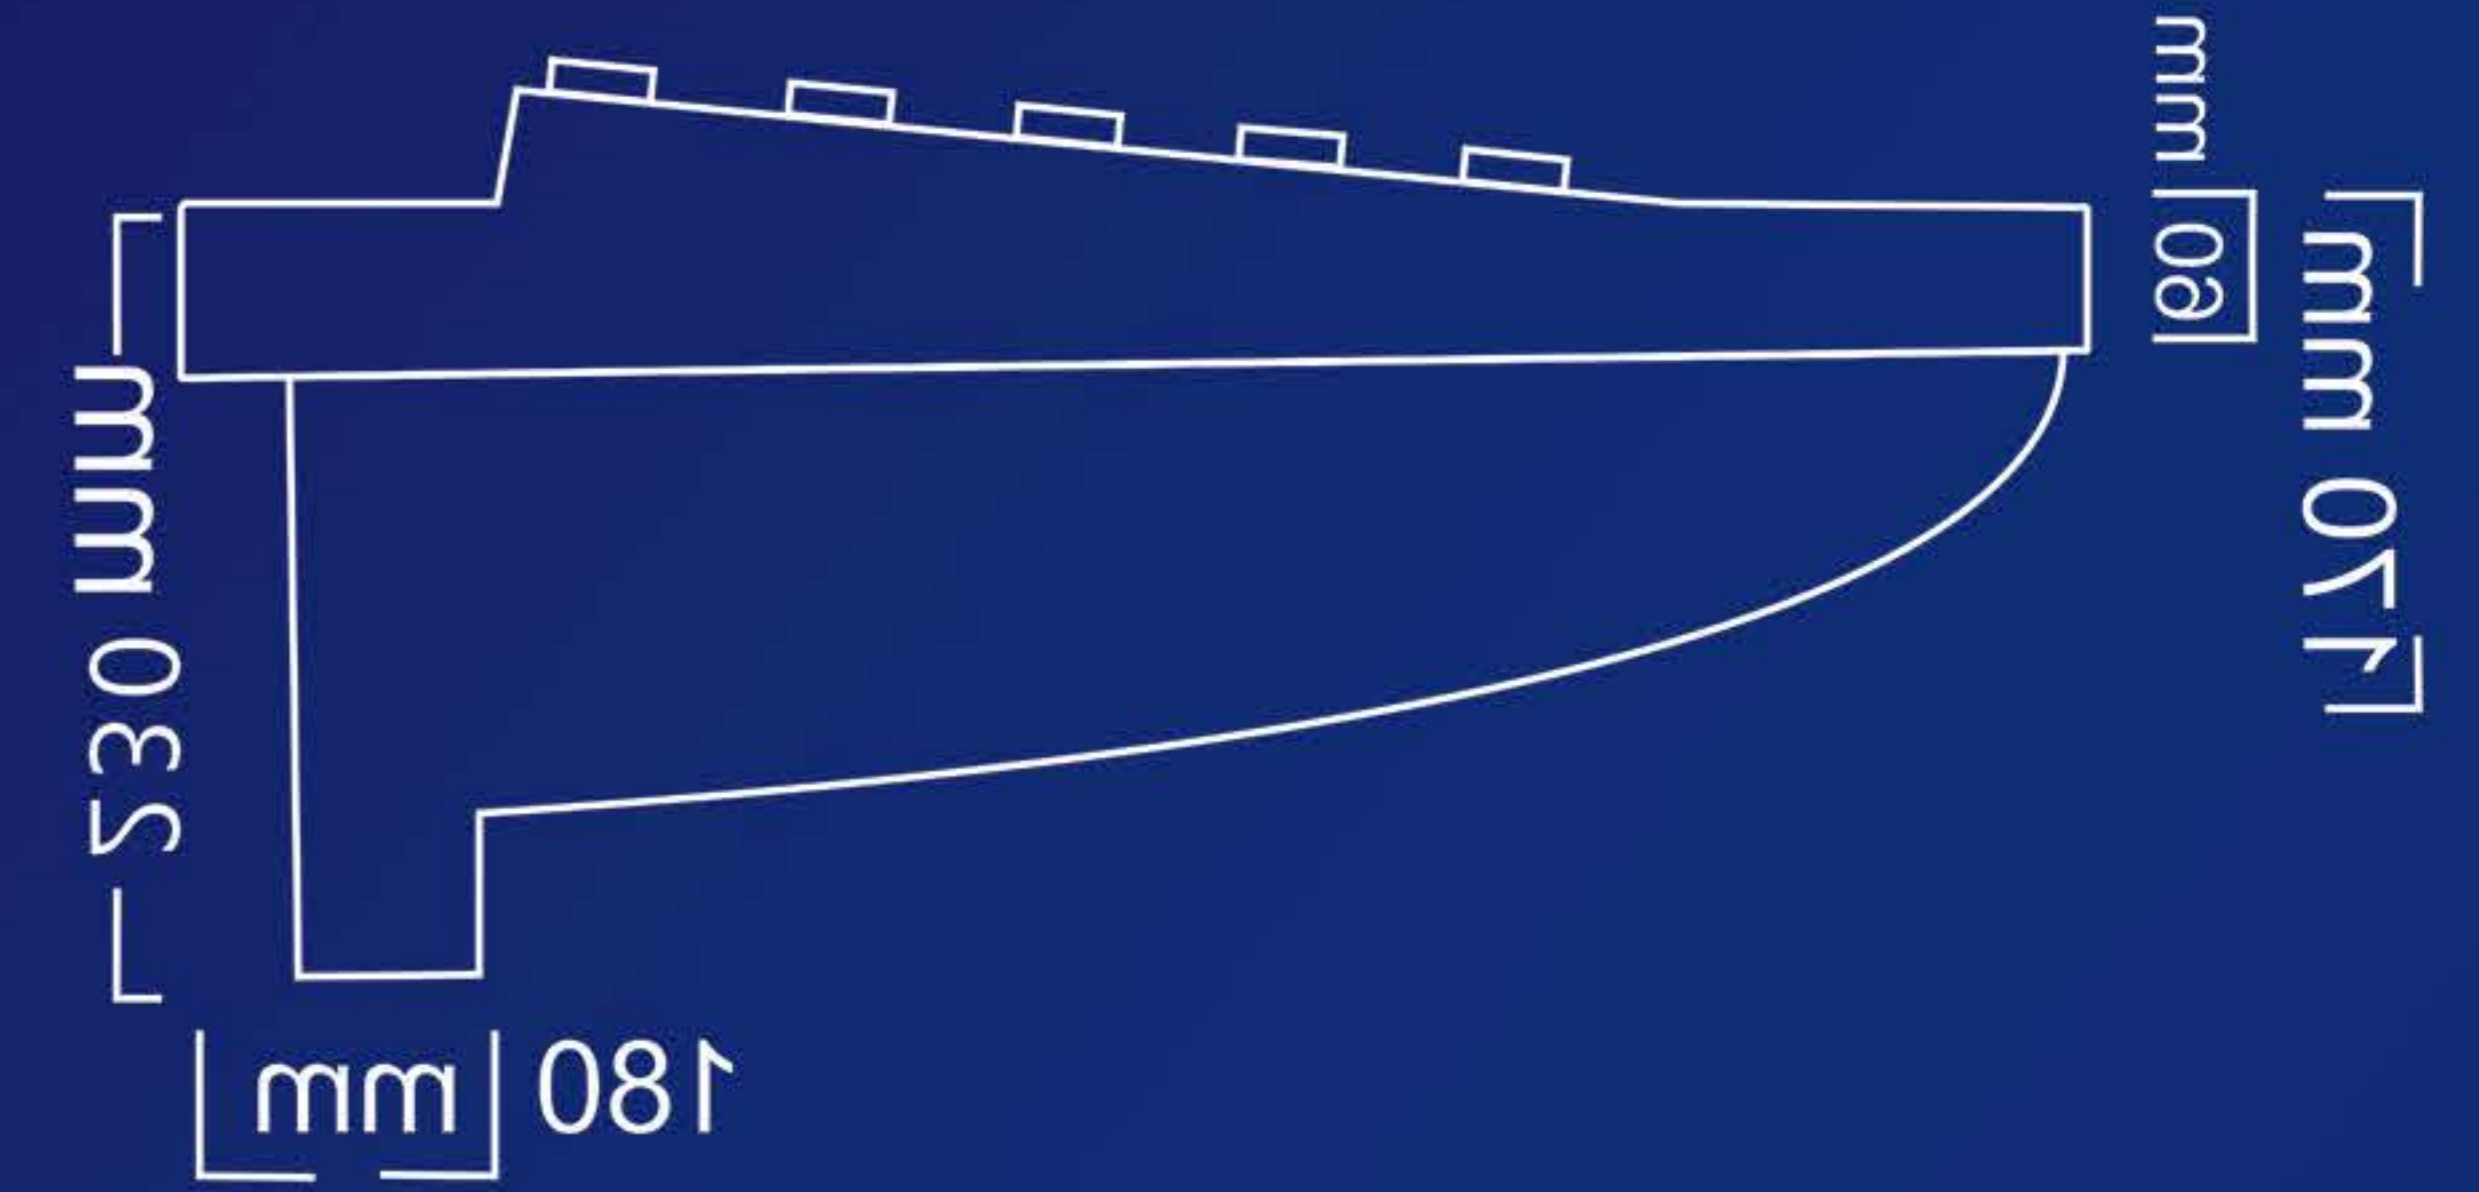

BALSA

RIM	Size	L	W	H
Rim Less	23	600	480	230

توالت زمینی
مدل بالسا

BOYKA

Toilets | Bidets | Lavatories | Bathtubs | fittings | Showers
Accessories | Public Products | Washlets | Universal Designs

BOYKA

RIM	Size	L	W	H
Rim Less	18	570	450	185