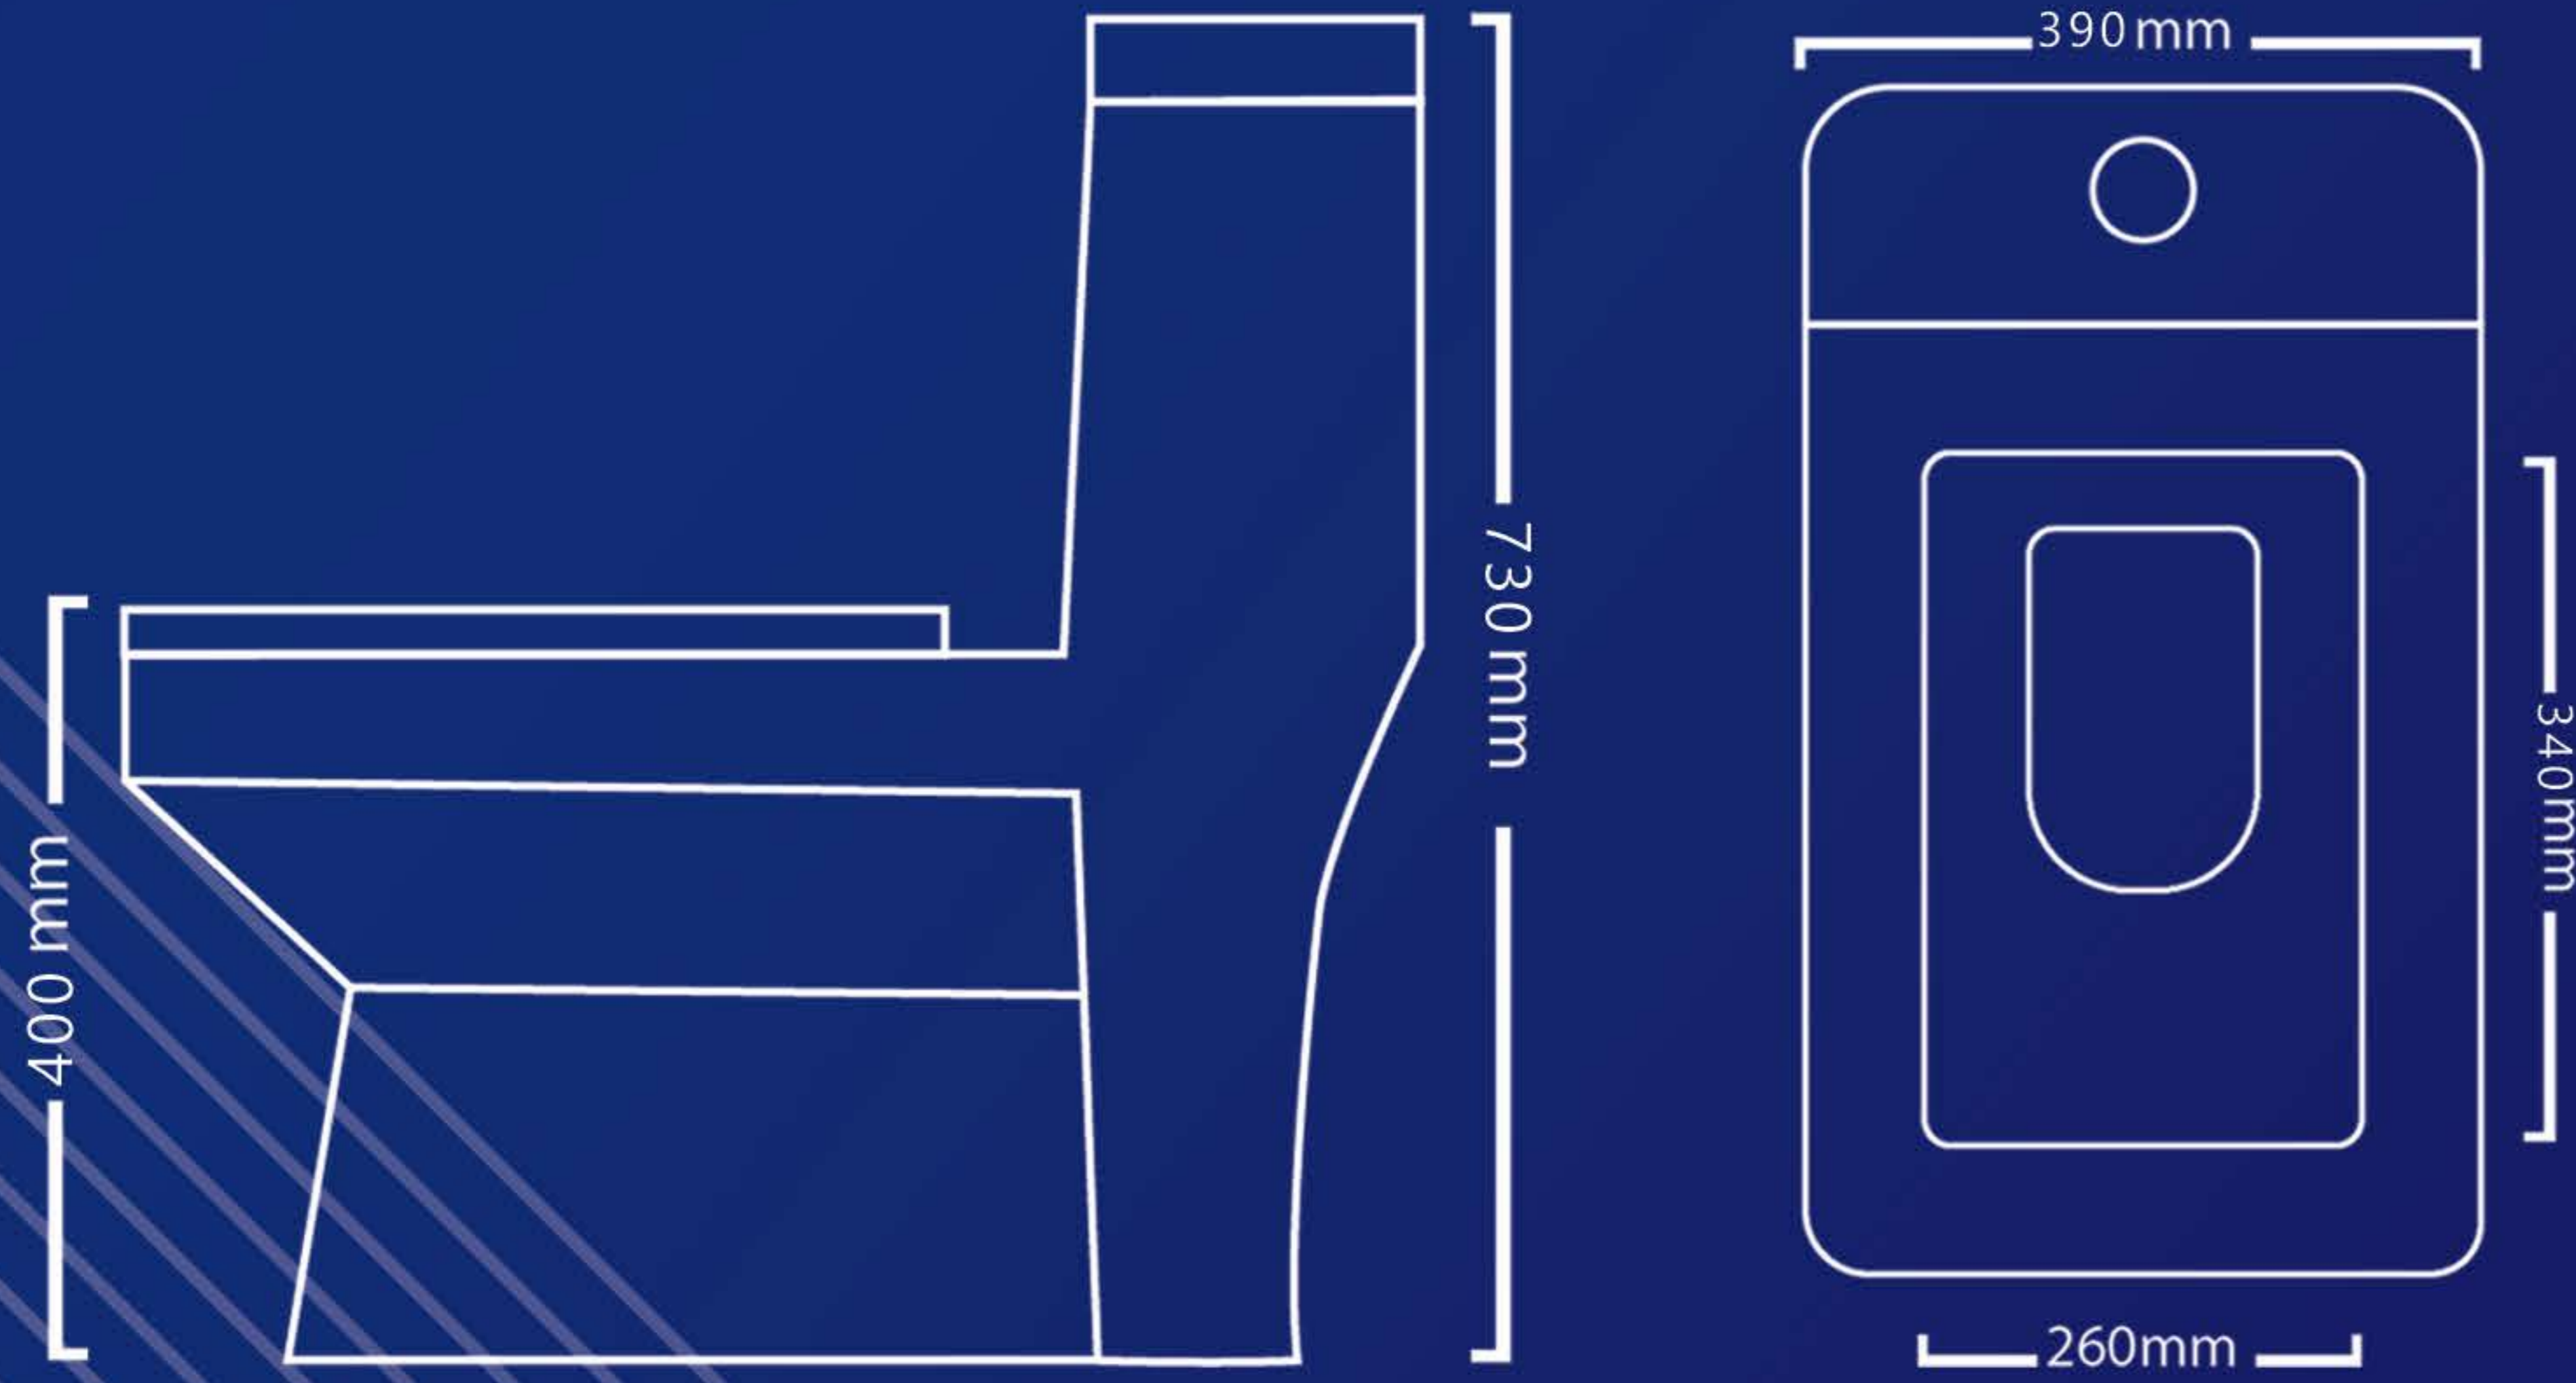

s-trap

Size	L	W	H	AX
68	680	390	720	200

توالٹ فرنگی
مدل آلبا

model **MATRA**

wash down one piece toilet
whashes unplugged

Toilets | Bidets | Lavatories | Bathtubs | fittings | Showers
Accessories | Public Products | Washlets | Universal Designs