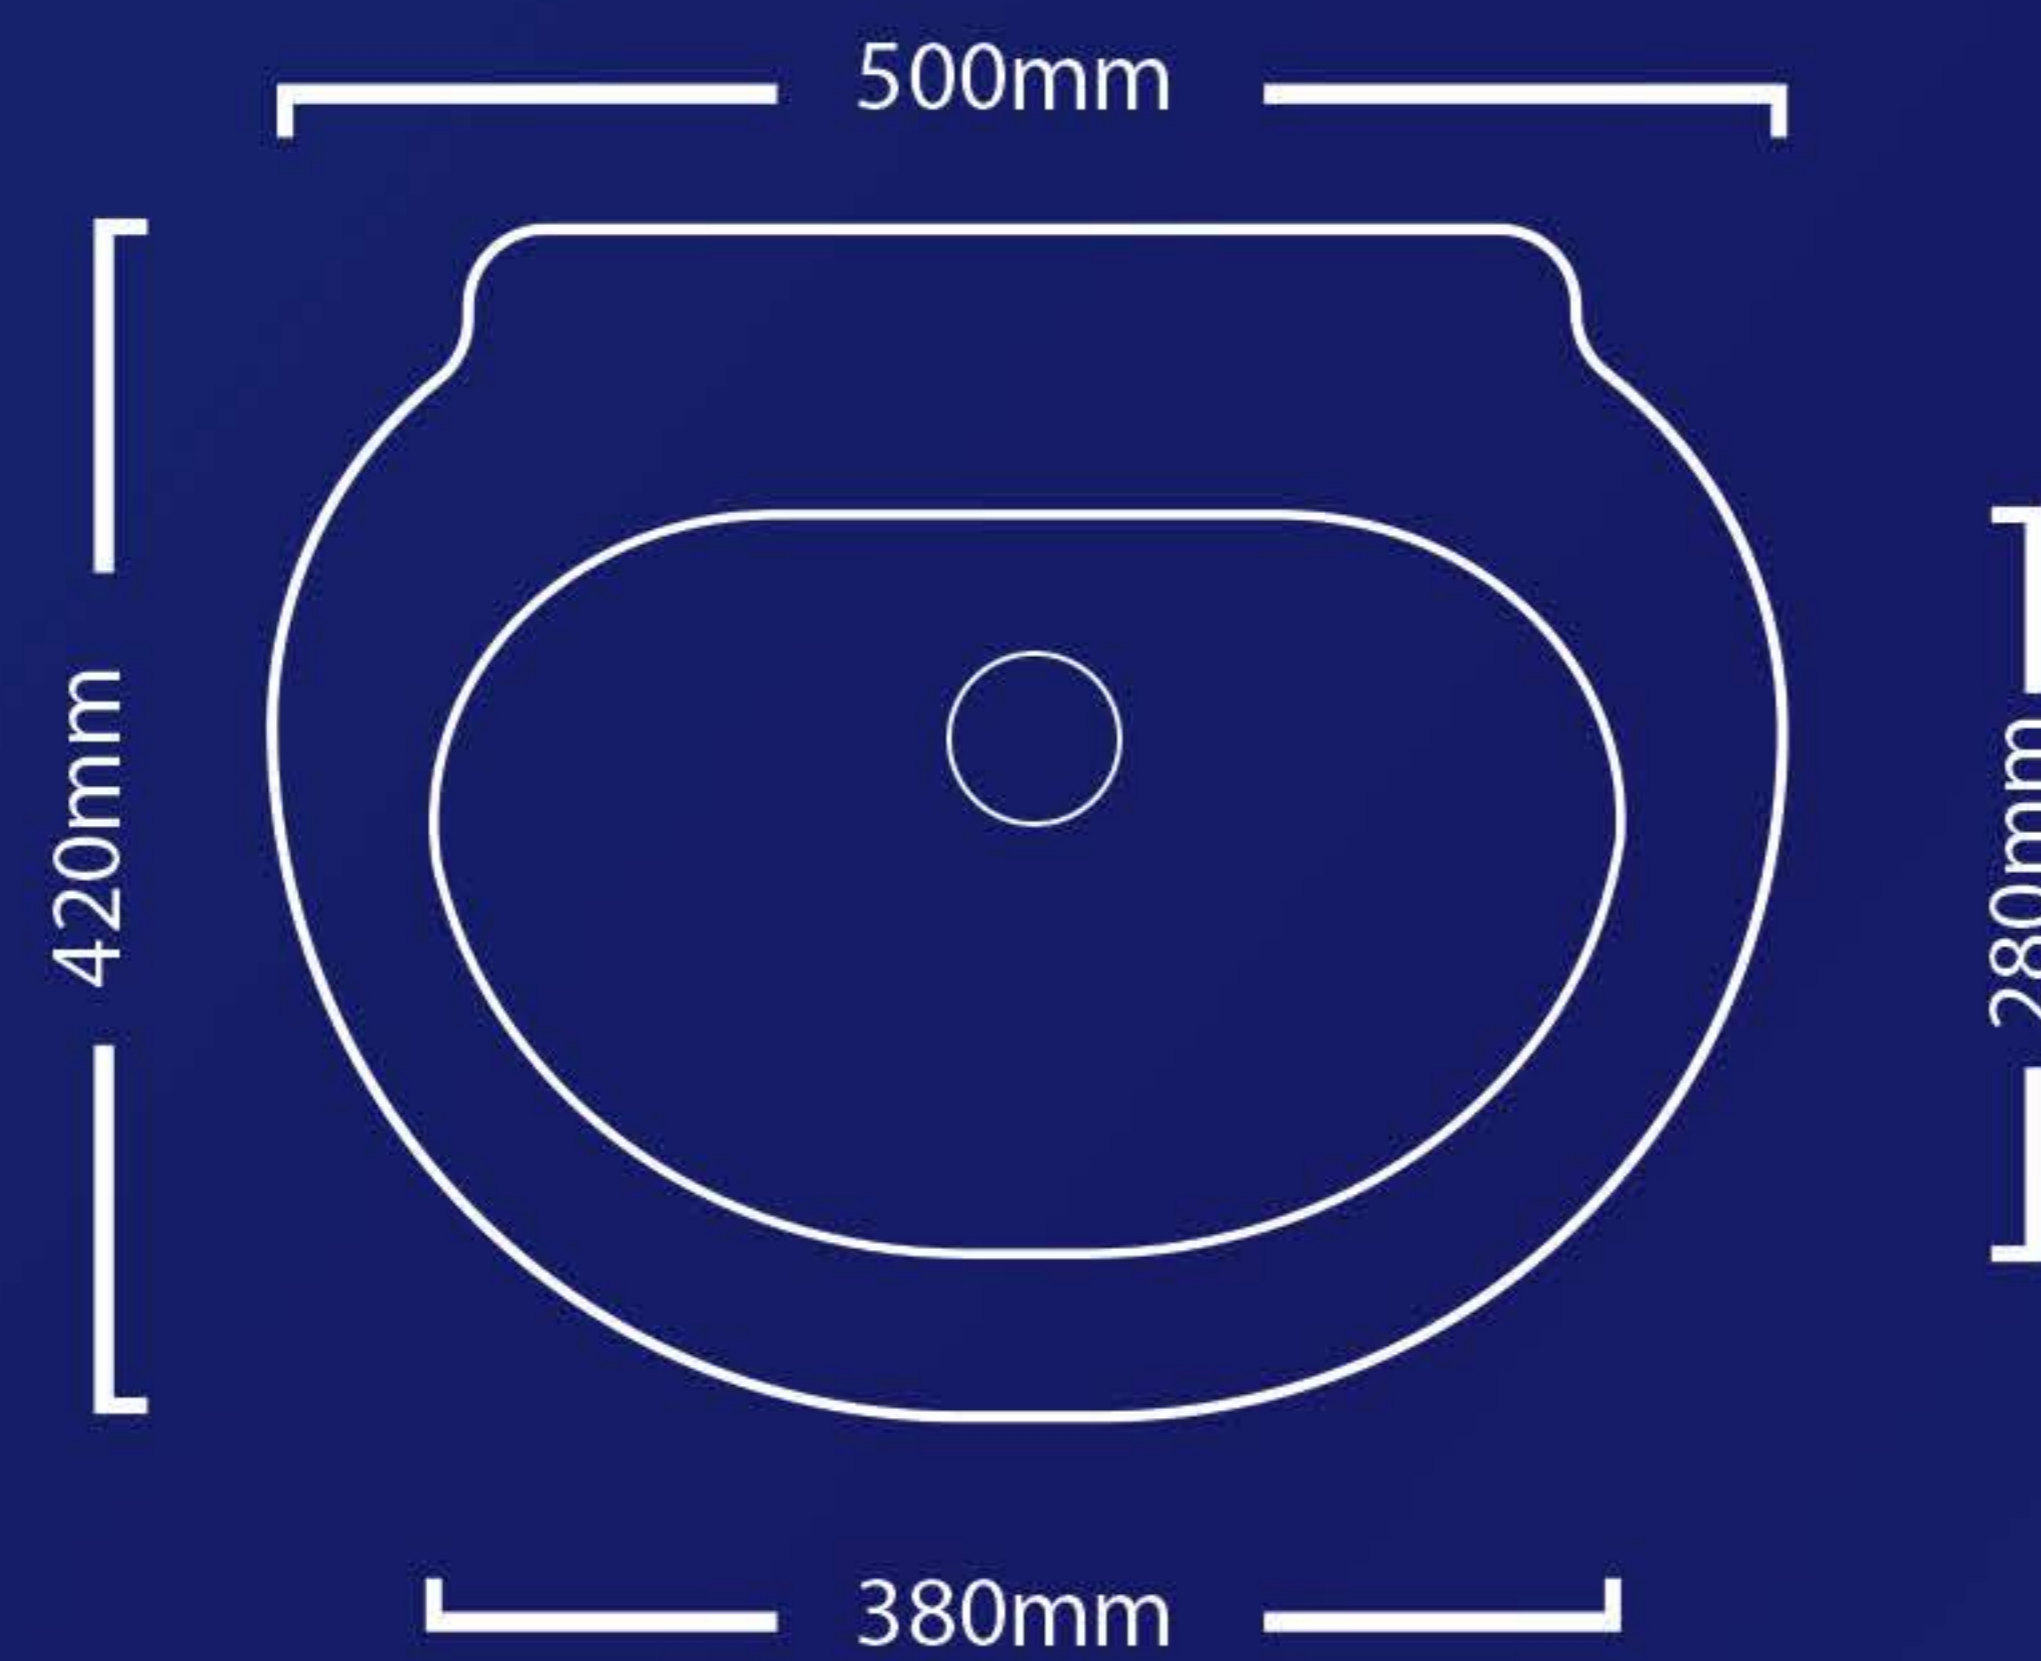

KENZO

Size: 50 | Wash Basin
روشویی کنزو