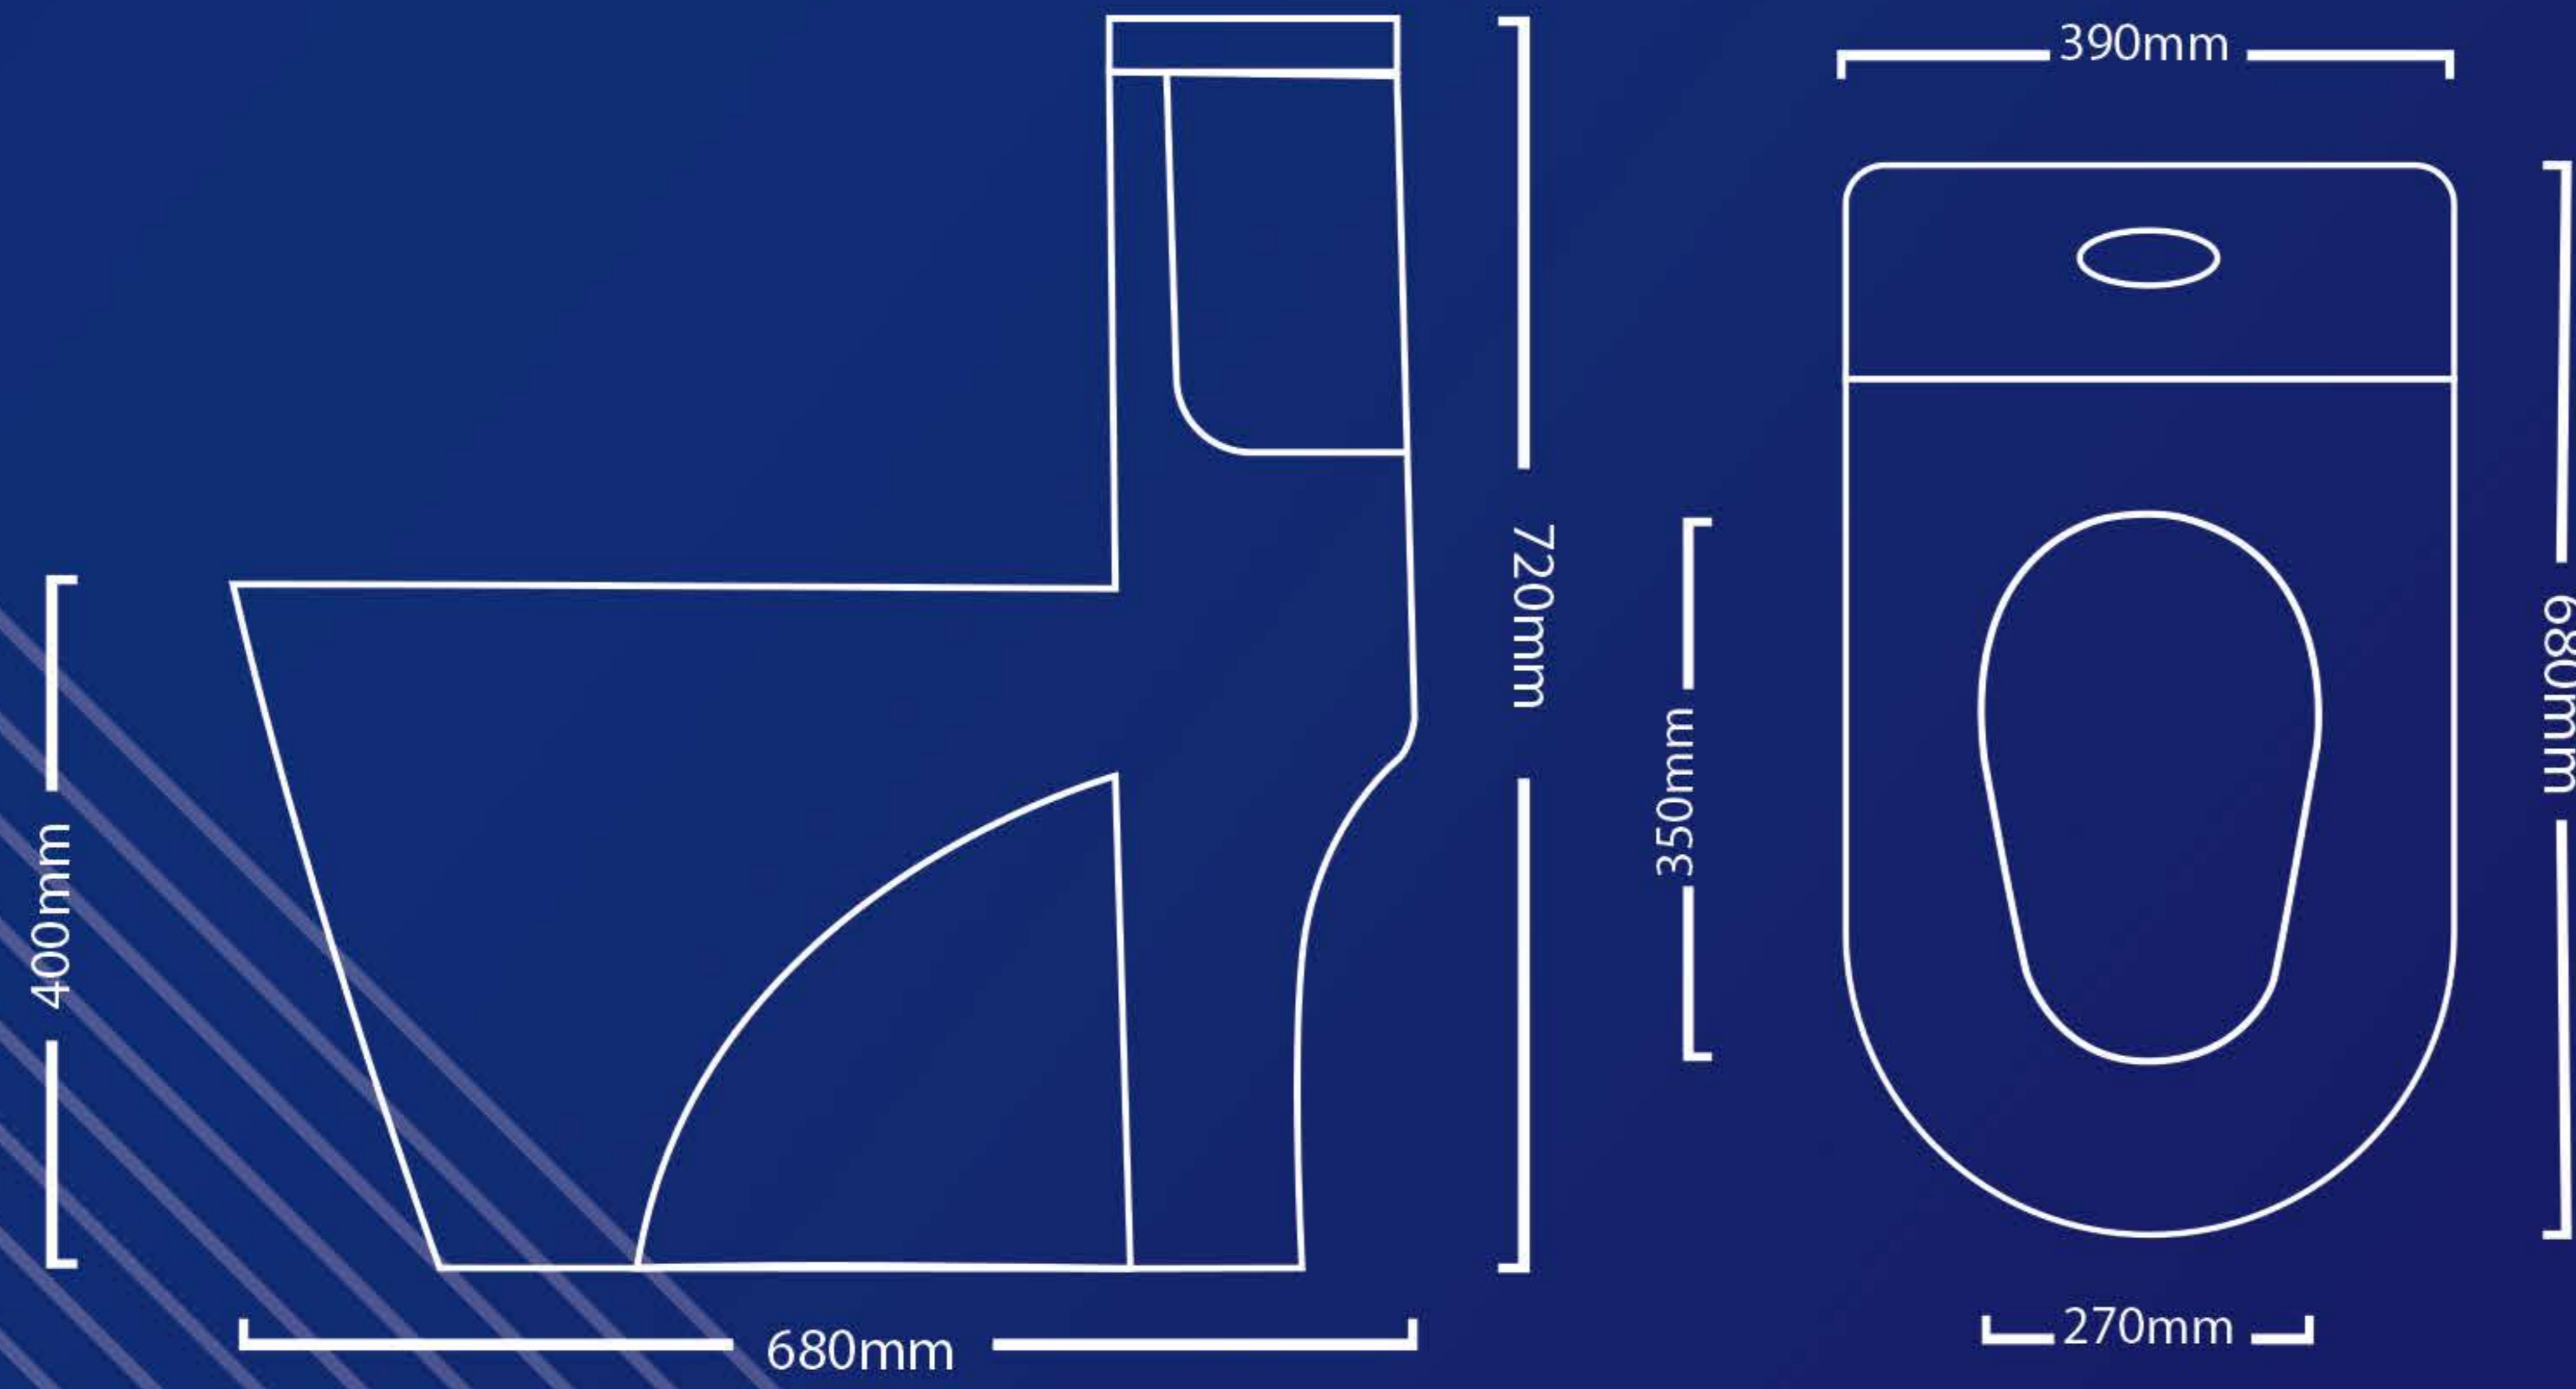

ALBA

Wash down one piece toilet

s-trap

Size	L	W	H	AX
68	680	390	720	200

توالٹ فرنگی
مدل آلبا