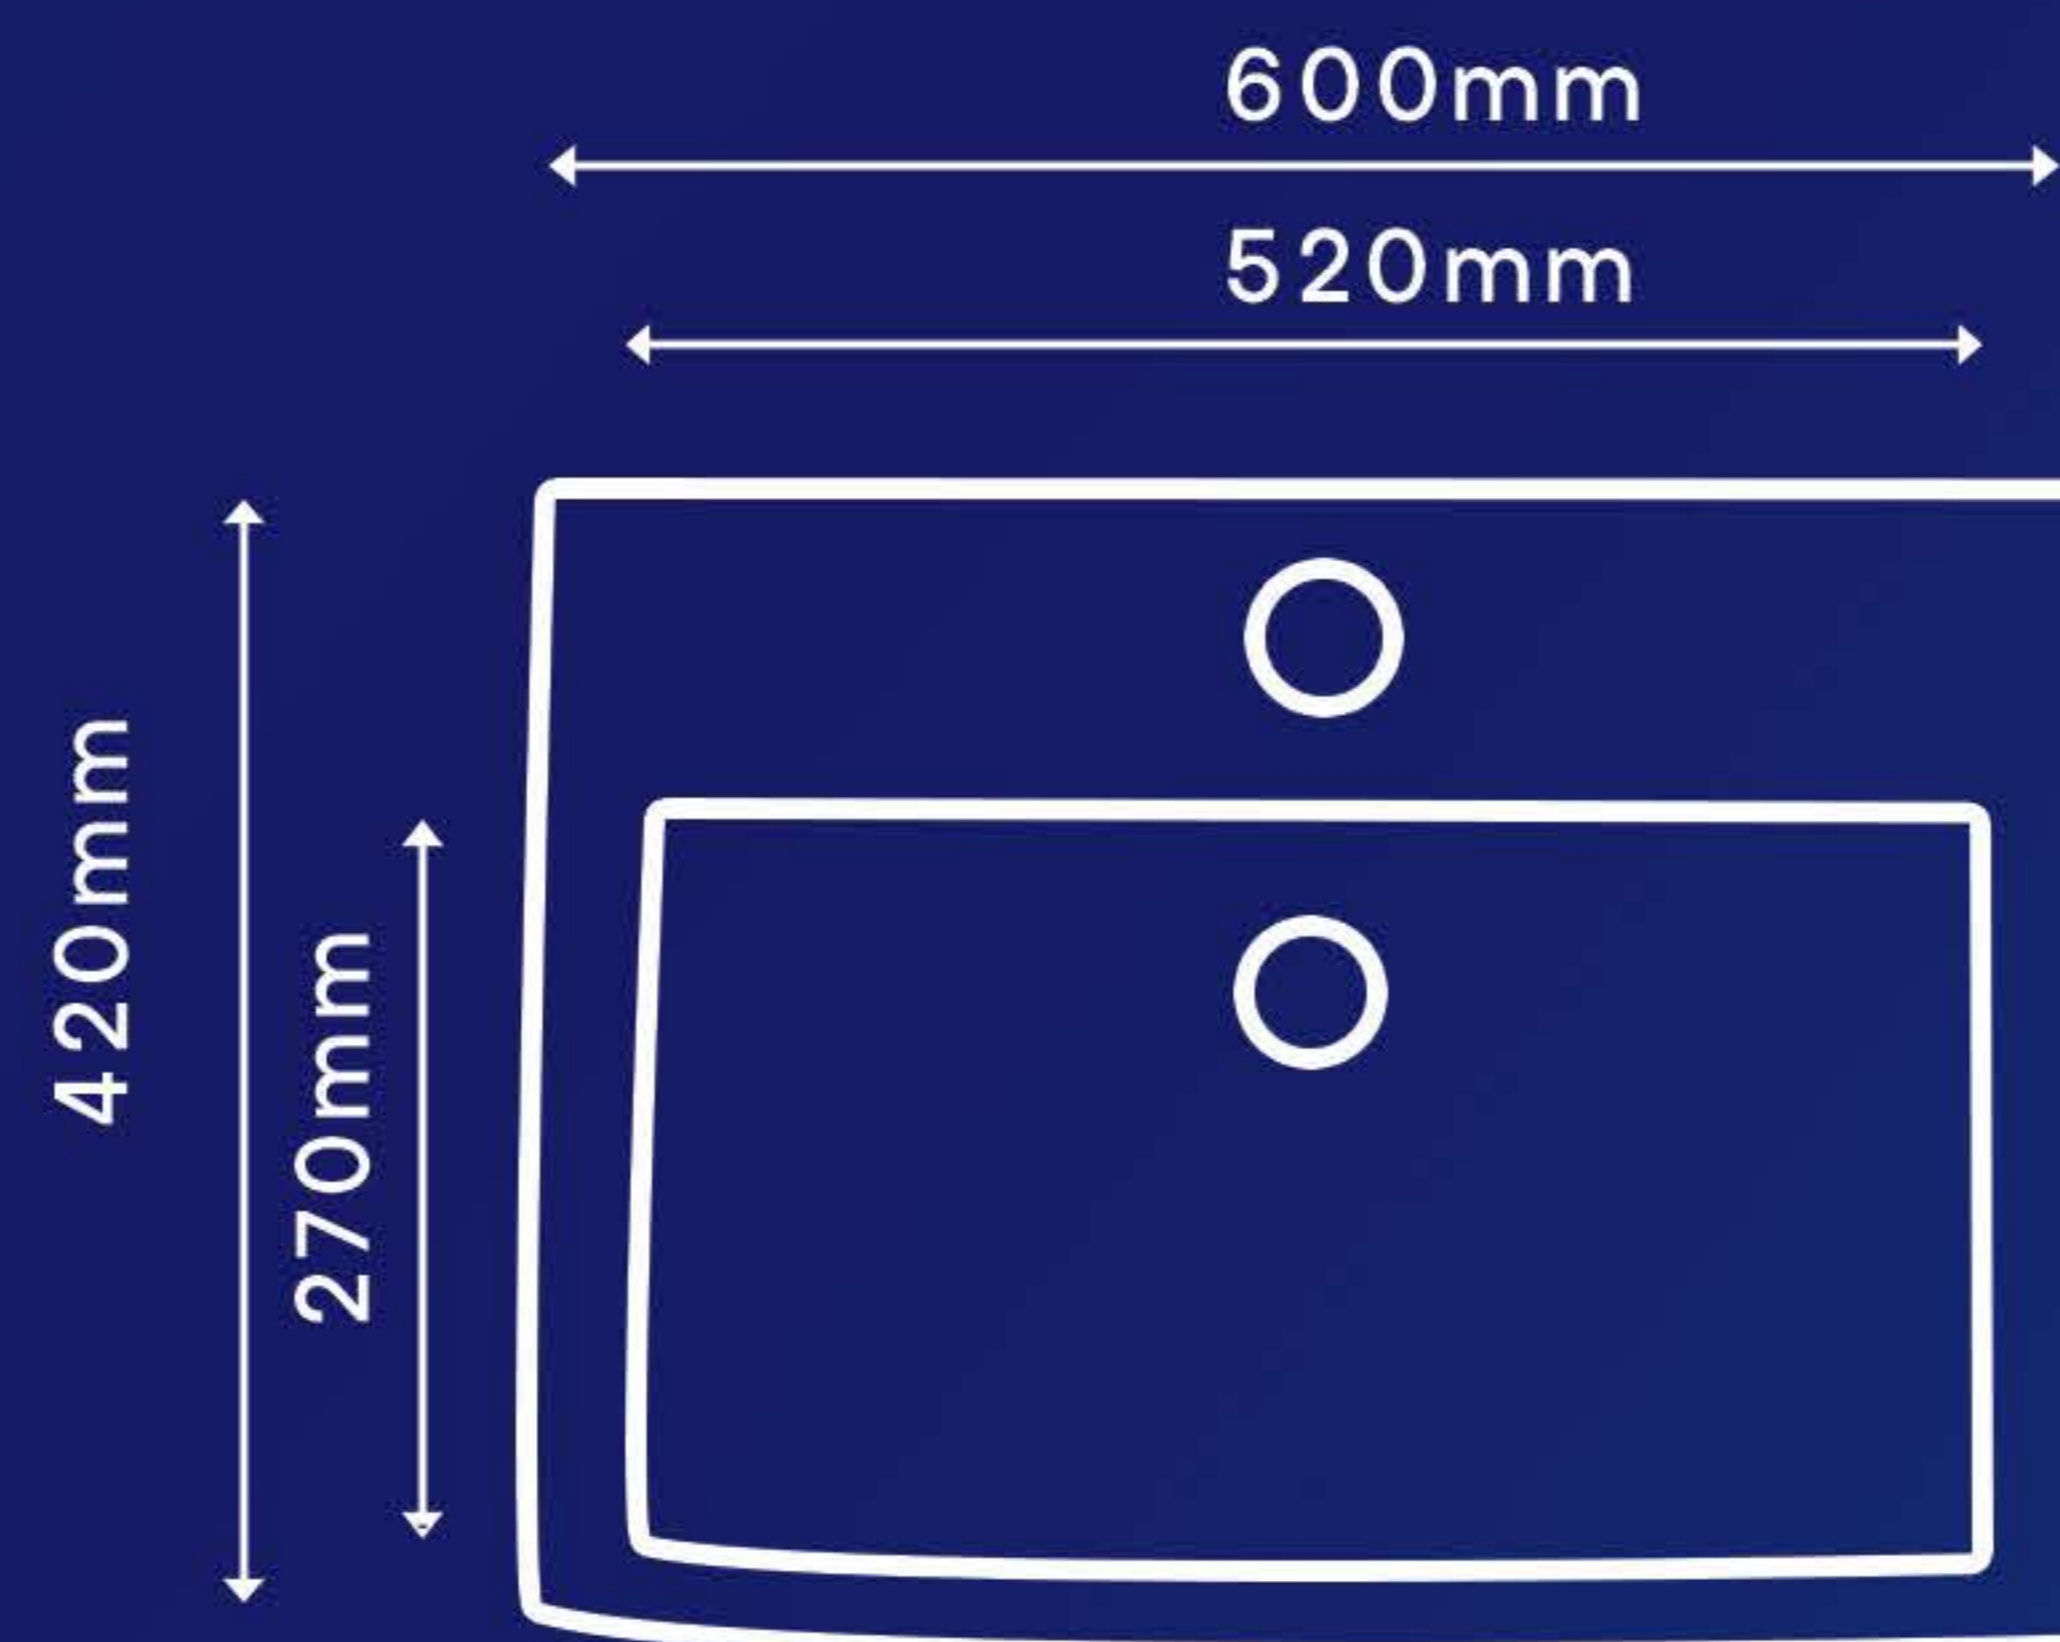

BALSA

Size: 60

Art Basin
روشویی مدل بالسا
روکابینتی + پایه دار