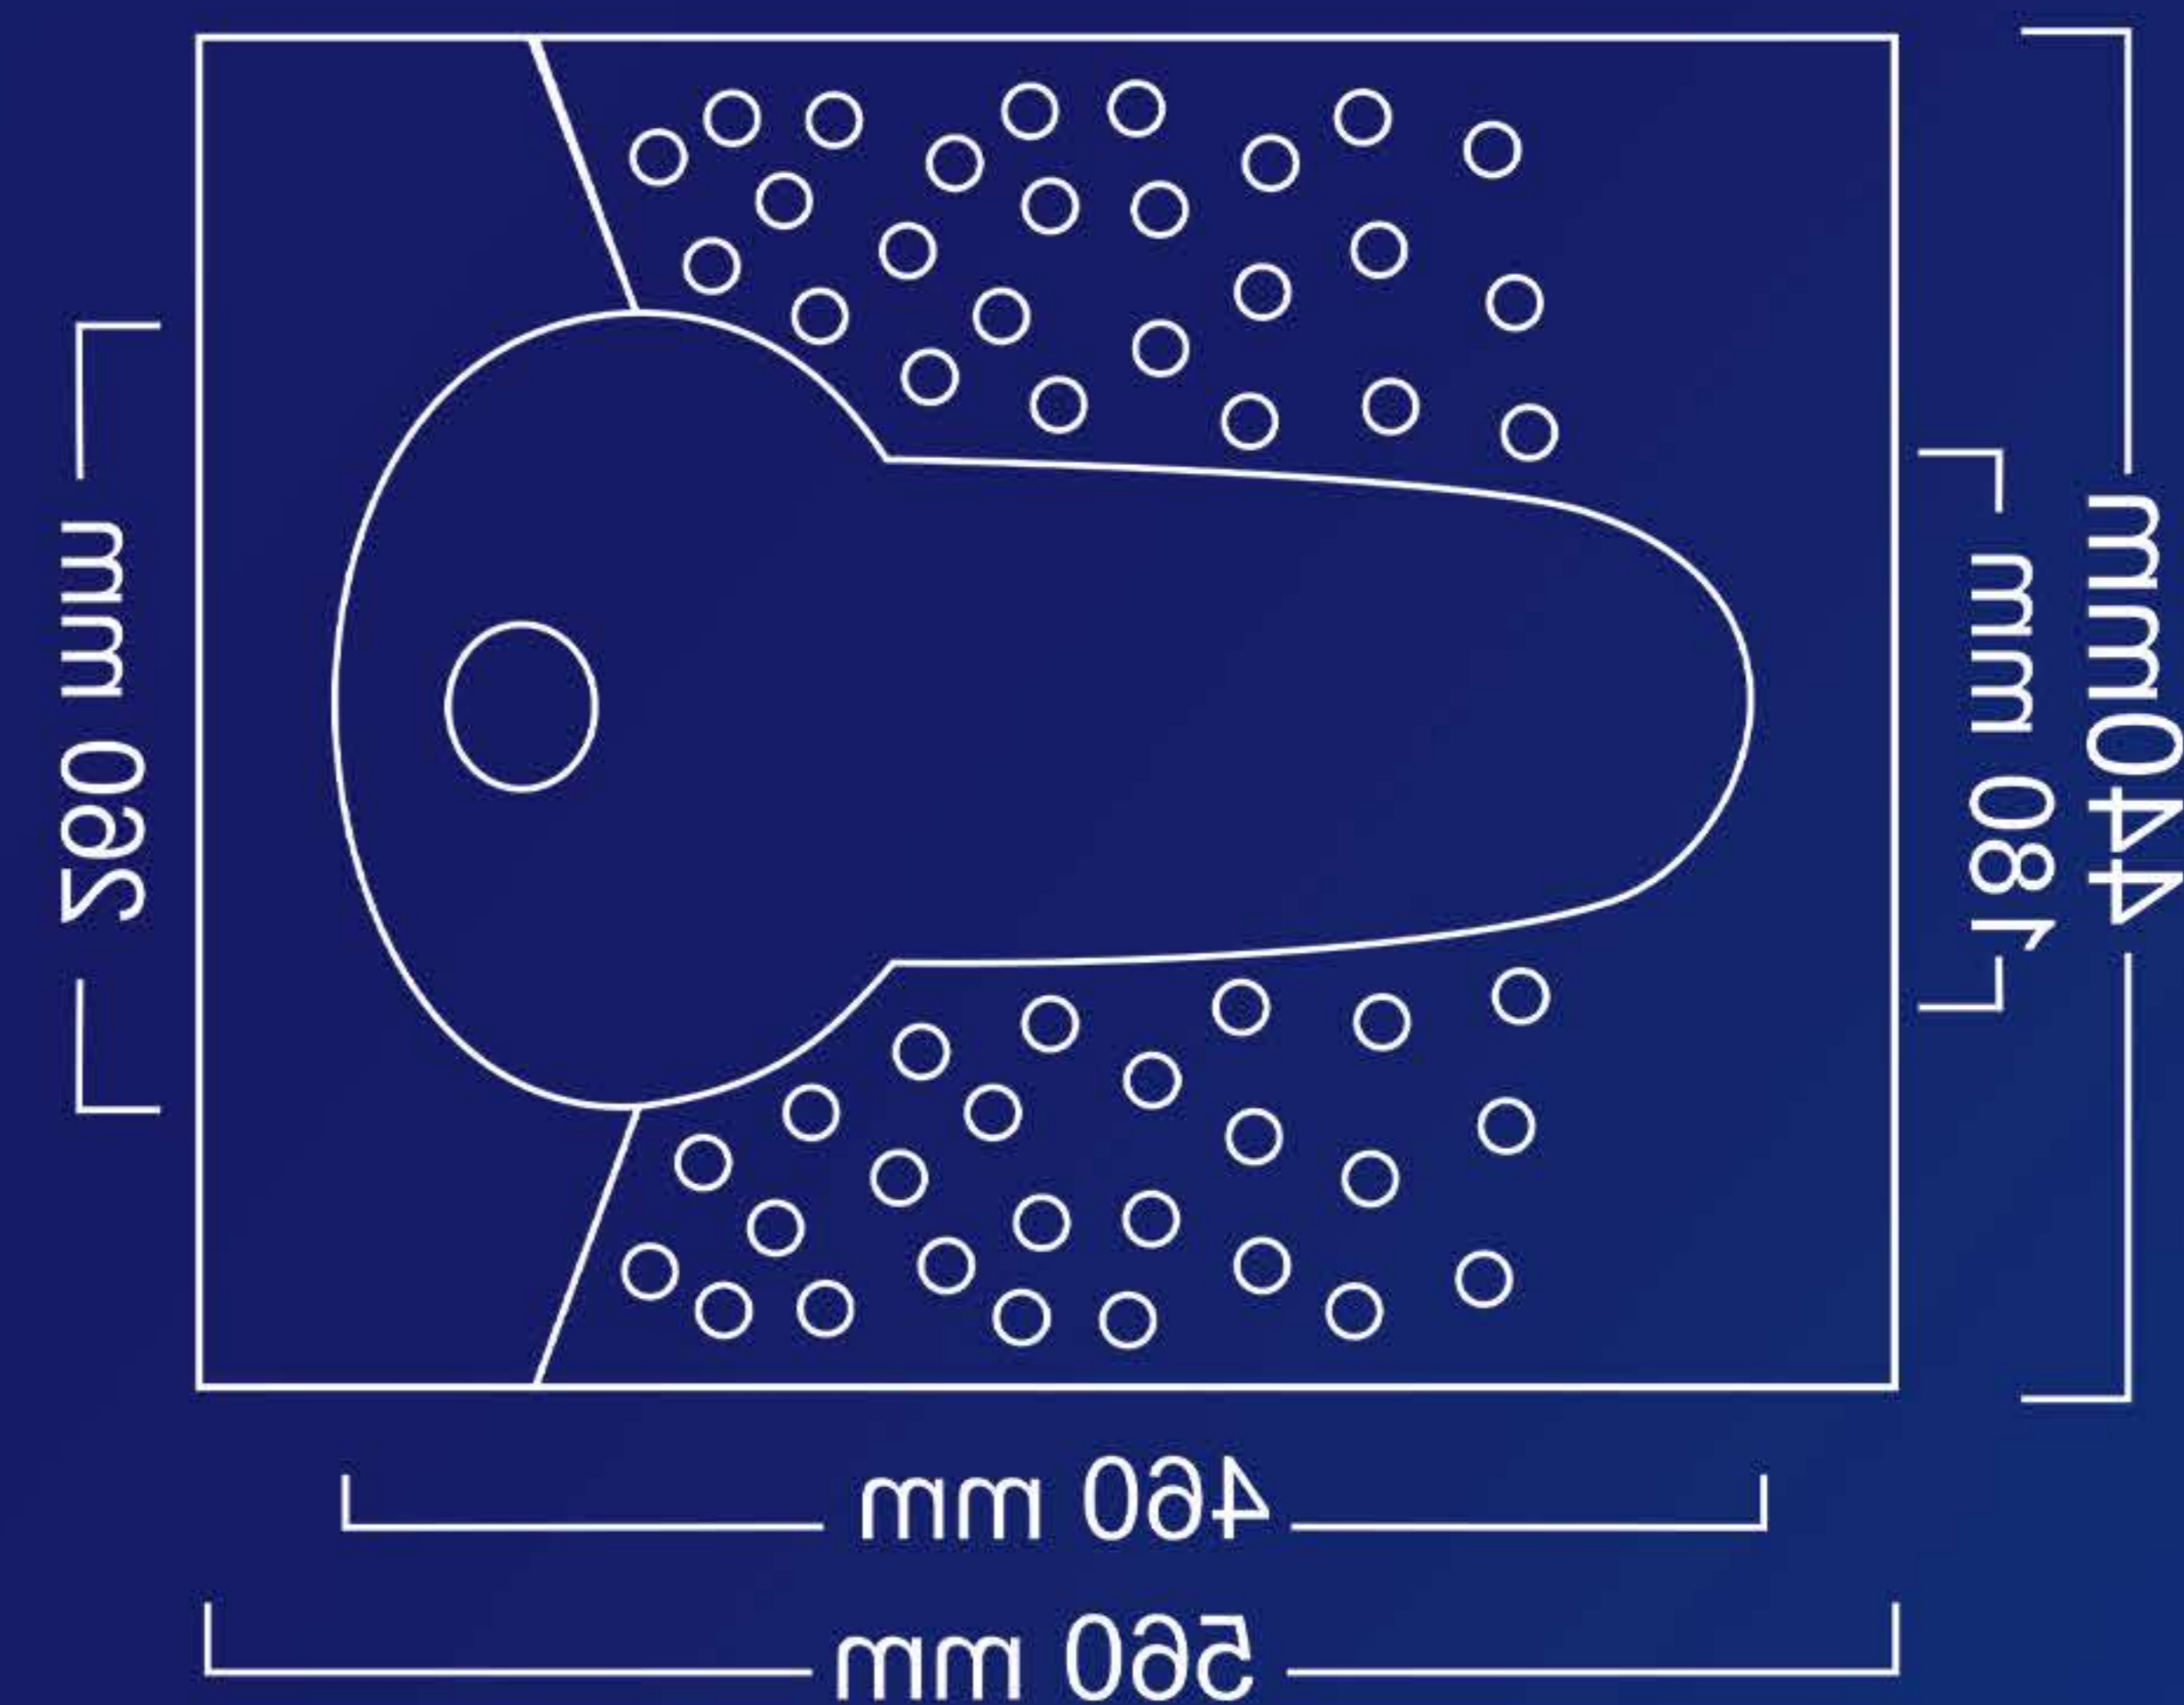

KENZO

RIM	Size	L	W	H
Rim Less	22	560	440	220

توالت زمینی
مدل کنزو